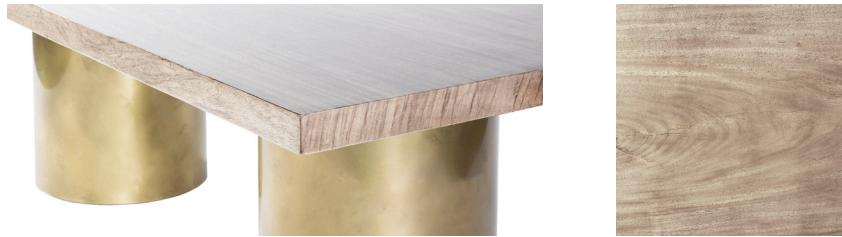

REAGAN HAYES

MARLON DINING TABLE

96W 46D 30H

AVAILABLE IN VARIOUS METAL
AND WOOD FINISHES