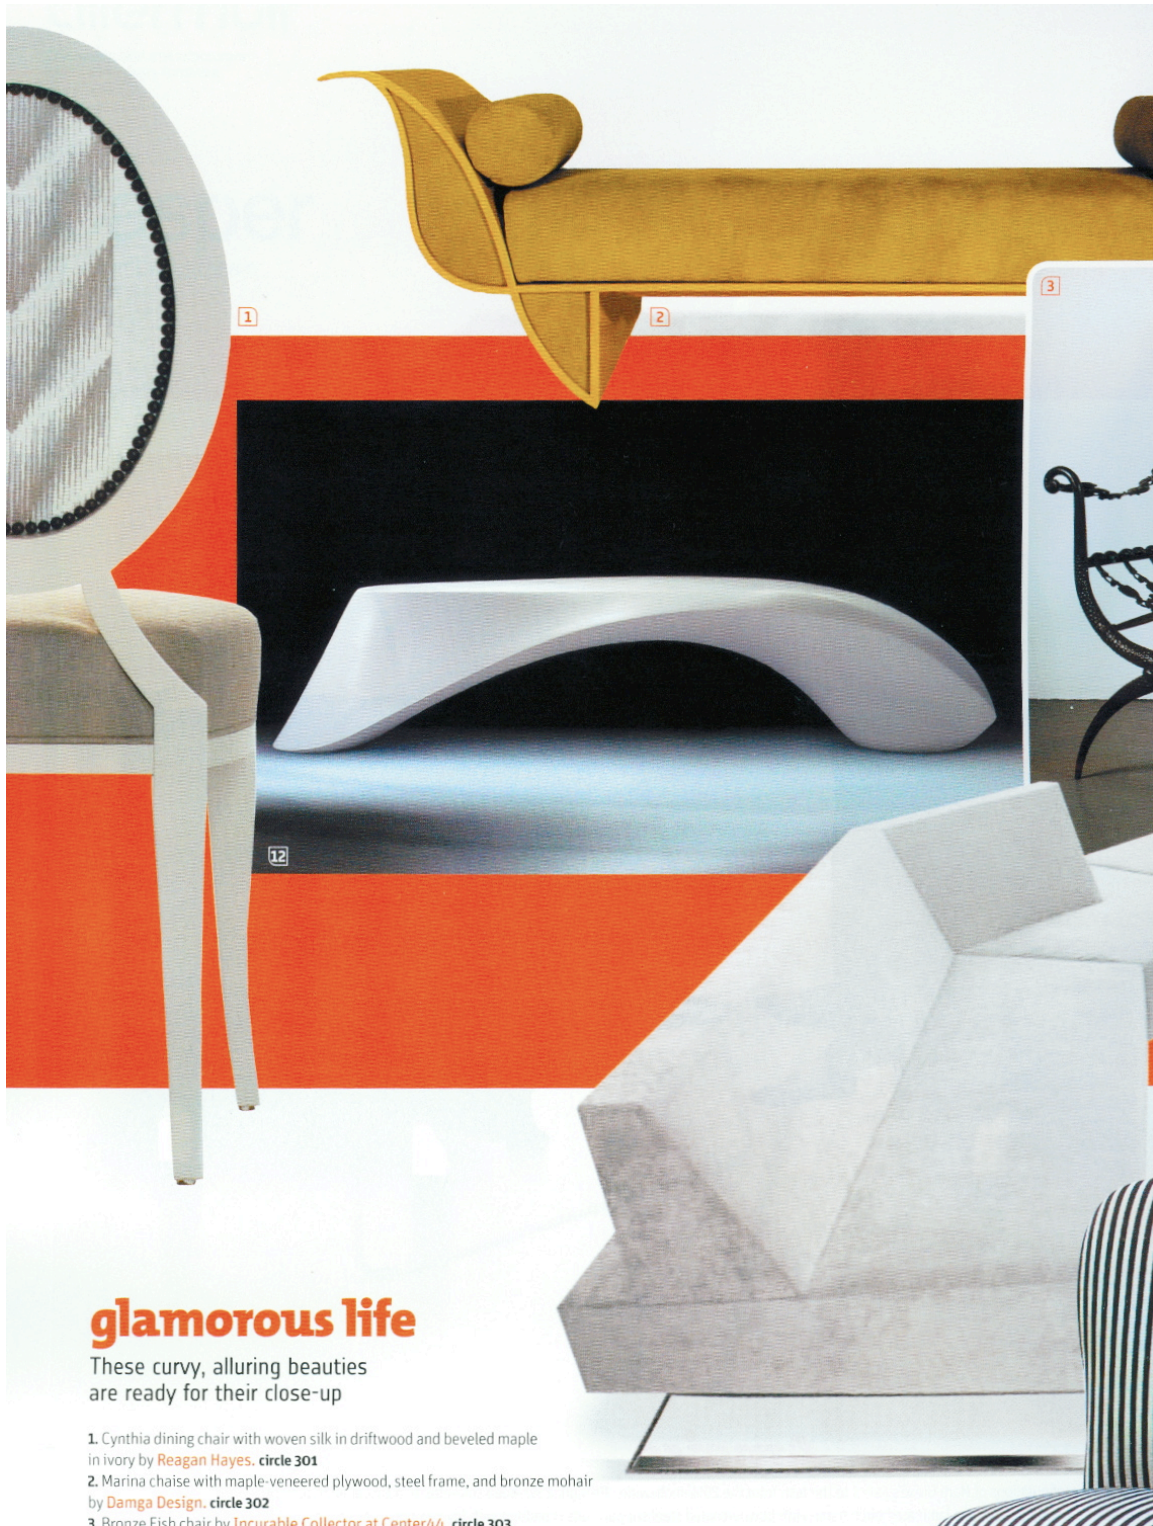

## glamorous life

These curvy, alluring beauties are ready for their close-up

1. Cynthia dining chair with woven silk in driftwood and beveled maple in ivory by **Reagan Hayes**. **circle 301**

2. Marina chaise with maple-veneered plywood, steel frame, and bronze mohair by **Danga Design**. **circle 302**

3. Bronze Fish chair by **Incurable Collector at Center44**. **circle 303**